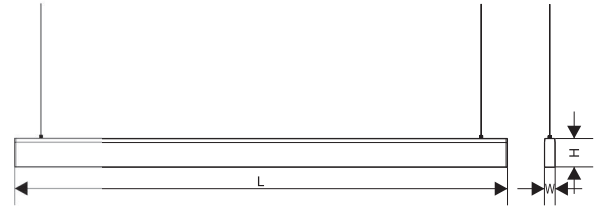

Powered by

tuya[®]

Intelligence
Inside

RAINBOW SERIES

THE MINIMALIST DESIGN MAKES THE LIGHTING
MORE COMFORTABLE AND HEALTHY.

RAINBOW

Parameters

Model	Power	LED Qty	Luminous Flux	Efficacy	Size
2670P3	36W	2835SMD/3V-0.5W/108LEDS 2835SMD/6V-1W/18LEDS	1872LM	52Lm/W	1195*26*70mm

LUMILEDS
LED inside

Packing

Model	Weight/PC	Qty/CTN	Inner Box Size	Master CTN
2670P3	1.1kg	5	-	128*14*8.5cm

Input Voltage:AC180-240V
 Frequency:50/60Hz
 Power Factors:≥0.5
 CCT:4000~6500K
 CRI:Ra≥80
 Beam Angle:24°+120°
 Main Material:Aluminum+PS
 Body Color:Sand Black
 Input Cable:0.5mm²
 Installation:N/A
 Protection:IP20
 Environment:-20°C~50°C
 Longevity:20000h
 Driver:3AAA Constant Current