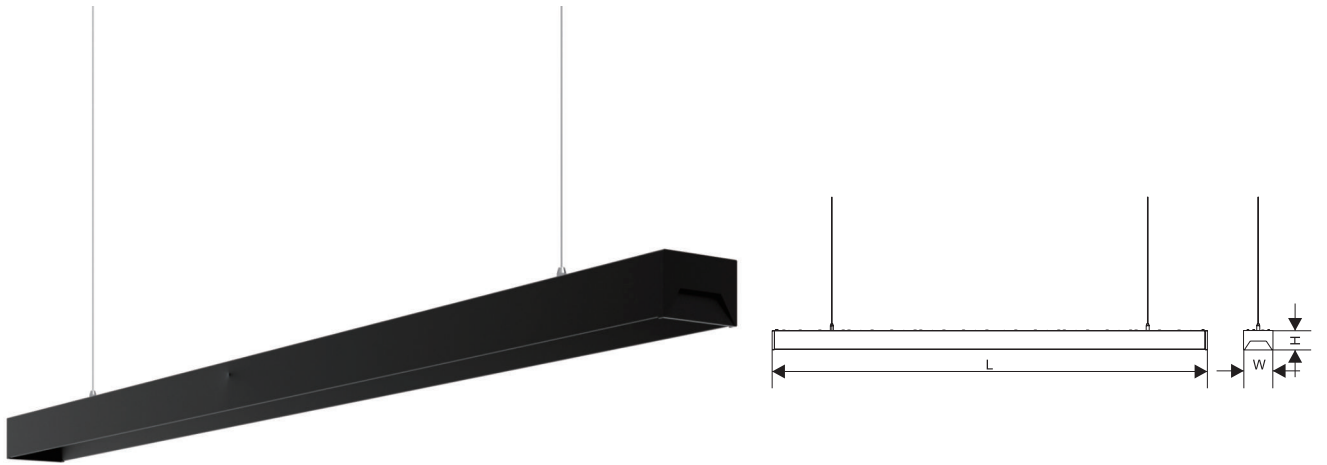

Powered by

Intelligence
Inside

G LORY SERIES

EFFICIENT, ELEGANT AND COMFORTABLE.

LIGHT CAN IMPROVE WORK EFFICIENCY AND WORK
ATTITUDE.

GLORY

Parameters

Model	Power	LED Qty	Luminous Flux	Efficacy	Size
DL7850	28W	2835SMD*150LEDS	2940LM	105lm/W	1155*78*50mm

Input Voltage: AC180-240V
 Frequency: 50/60Hz
 Power Factors: ≥ 0.9
 CCT: 4000 ~ 6500K
 CRI: Ra ≥ 80
 Beam Angle: 120°
 Main Material: Aluminum+PS
 Body Color: Sand Black
 Input Cable: 0.5mm²
 Installation: Suspended
 Protection: IP20
 Environment: -20°C ~ 50°C
 Longevity: 20000h
 Driver: 3AAA Constant Current

Packing

Model	Weight/PC	Qty/CTN	Inner Box Size	Master CTN
DL7850	2kgs	6	63.5*8*64cm	126*17*15cm

DETAILS

Highly integrated optical lens and reflector. UGR < 16. Precise lighting distributions and comfortable light feelings.