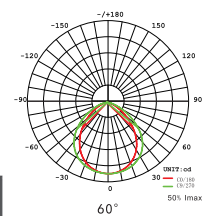

Powered by

Intelligence
Inside

G LORY SERIES

EFFICIENT, ELEGANT AND COMFORTABLE.

LIGHT CAN IMPROVE WORK EFFICIENCY AND WORK
ATTITUDE.

GLORY

Parameters

Model	Power	LED Qty	Luminous Flux	Efficacy	Size
DL7850	28W	2835SMD*150LEDS	2940LM	105lm/W	1155*78*50mm

Input Voltage: AC180-240V
 Frequency: 50/60Hz
 Power Factors: ≥ 0.9
 CCT: 4000 ~ 6500K
 CRI: Ra ≥ 80
 Beam Angle: 120°
 Main Material: Aluminum+PS
 Body Color: Sand Black
 Input Cable: 0.5mm²
 Installation: Suspended
 Protection: IP20
 Environment: -20°C ~ 50°C
 Longevity: 20000h
 Driver: 3AAA Constant Current

Packing

Model	Weight/PC	Qty/CTN	Inner Box Size	Master CTN
DL7850	2kgs	6	63.5*8*64cm	126*17*15cm

DETAILS

Highly integrated optical lens and reflector. UGR < 16. Precise lighting distributions and comfortable light feelings.